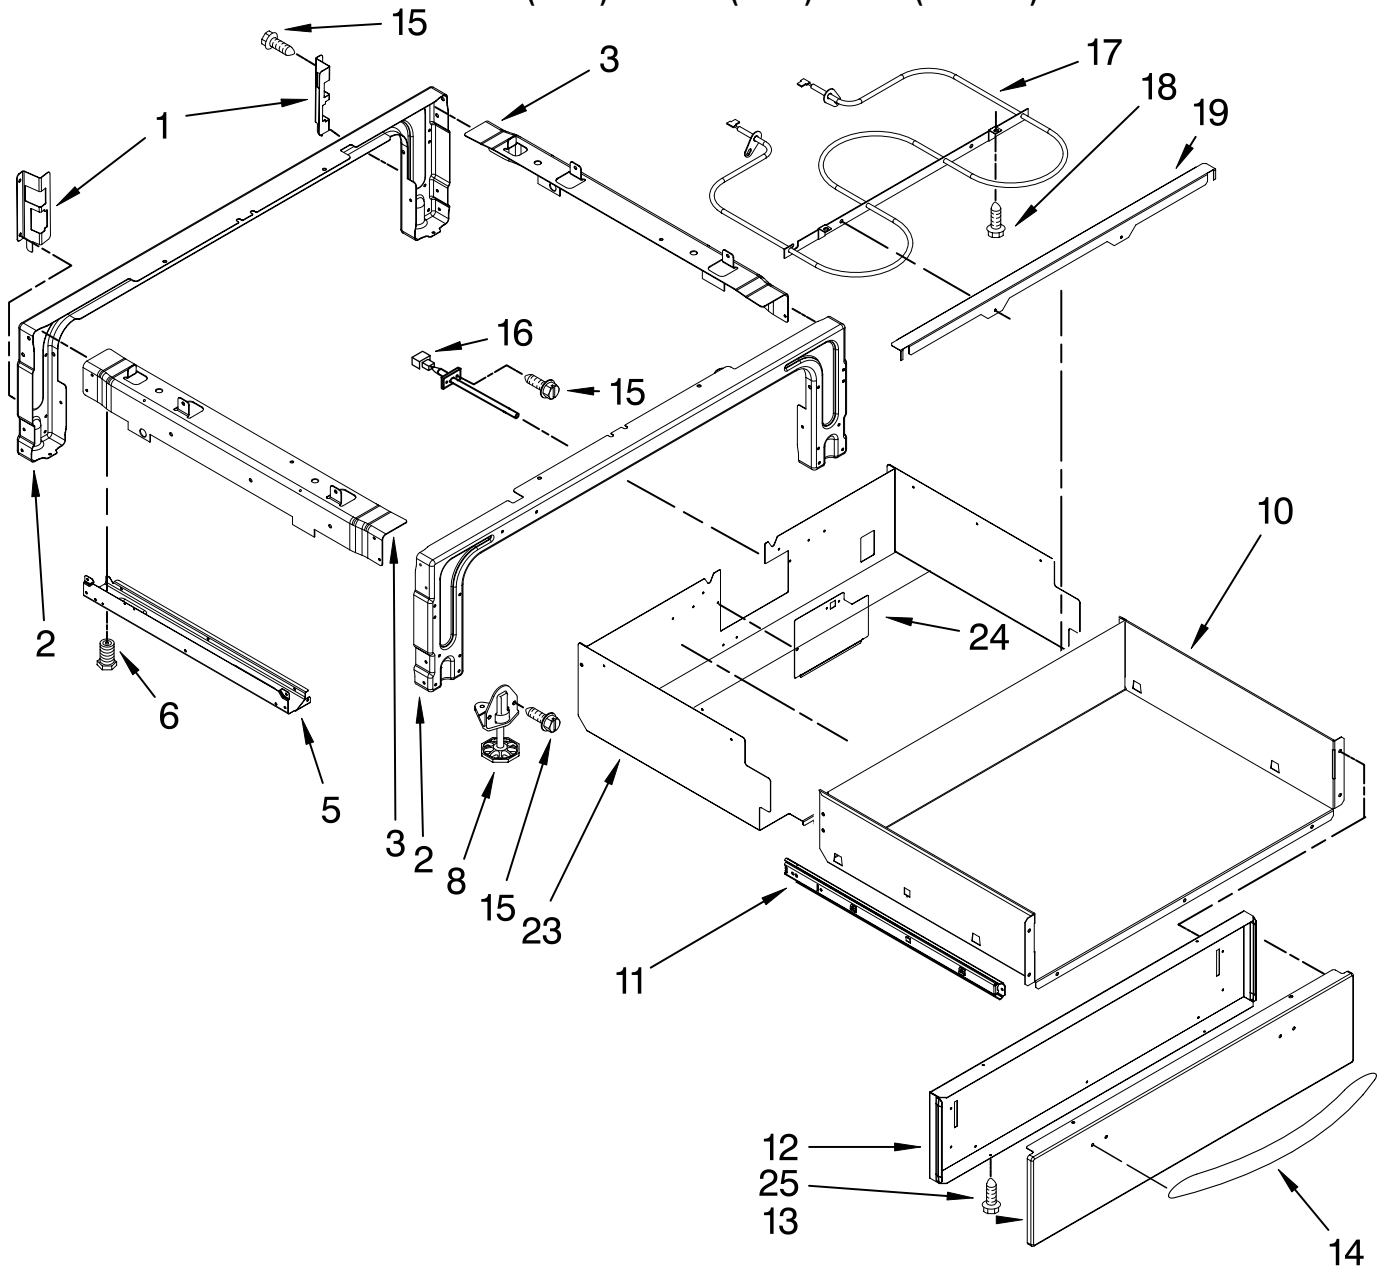

DRAWER PARTS

For Models: KGSS907SBL02, KGSS907SWH02, KGSS907SSS02
(Black) (White) (Stainless)

Illus. No.	Part No.	DESCRIPTION	Illus. No.	Part No.	DESCRIPTION	Illus. No.	Part No.	DESCRIPTION
2	9763501BL	Support, Front & Rear	10	W10164163	Drawer	15	3196537	Screw
3	4453720	Brace, Drawer Right	12	W10164169	Panel, Drawer	16	8274149	Thermistor
	4453721	Left	13	W10203760	Black	17	9760775	Element, Warming
5	9759953	Side, Base Right		W10203762	White	18	4449809	Screw
	9759954	Left		W10203763	Stainless	19	9758676	Support, Element
6	W10058460	Foot	14	9761573BL	Black	23	9761796	Enclosure, Warming Drawer
8	3196037	Foot Assembly		9761573WH	White	24	W10153099	Cover, Access
				9761573SS	Stainless	25	3400805	Screw

FOR ORDERING INFORMATION REFER TO PARTS PRICE LIST